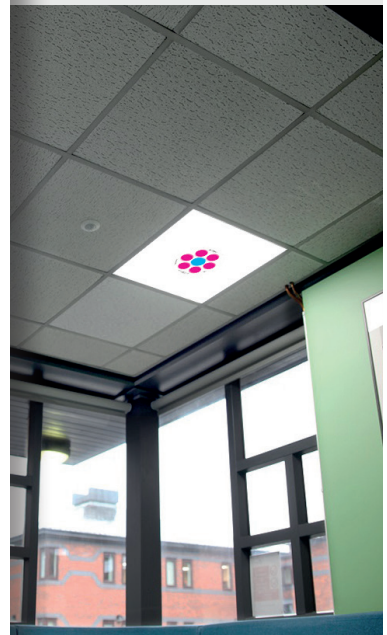

(Other Colour Combinations Also Available)

In more recent times, the global film industry has actually been well-aware of this positive influence that Colour has on our minds, when making movies to entertain us all, *indoors*. Consequently, they use it subtly in the lighting of different scenes to help stimulate various moods & feelings for our enjoyment when we're at the cinema, (*See website for details*).

You can now create an attractive & positive environment **Anywhere, Everyday**; very easily with these innovative **DECORATIVE LIGHT FILTERS** with similar joyful colours & tones as used on many film sets. This being when simply added to standard, new, plain white, LED Luminaires either prior to them being fitted in number across a suspended ceiling; or, on a retrofit basis to existing fitted luminaires with a suspended *or* solid ceiling, (or wall?).

(In Offices, Schools, Hospitals & other medical sites, Sports clubs, etc. etc.)

NOTE: Simply Google – ‘Stimulate Your Mind with Colour’, and also – ‘Why Do We Like Circles?’ to learn about why this particular design was created for the new product?

stimulite.co.uk

*Read: The game-changer book '**Joyful**' by Ingrid Fetell Lee; also see her inspiring, 14-min 'TED Talk' to a huge audience of medical & professional people in Canada - About 20 million global viewings so far! Simply visit her popular website - aestheticsofjoy.com - for these and other, great, life-improving links.
Also Read: '**Universal Principles of Color**' by Prof. Stephen Westland (Leeds Uni.), and Maggie Maggio.